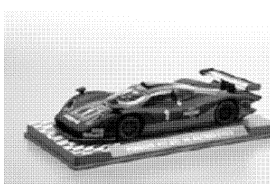

Reference	Description
79579	New complete chasis with engine housing for Porsche EVO 3
79580	Engine cradle Porsche EVO 3
79583	Engine cradle Porsche EVO 3 with magnet
79607	Racing Guide
79581	3 pairs of suspension absorbers (3 different softness) Porsche EVO 3